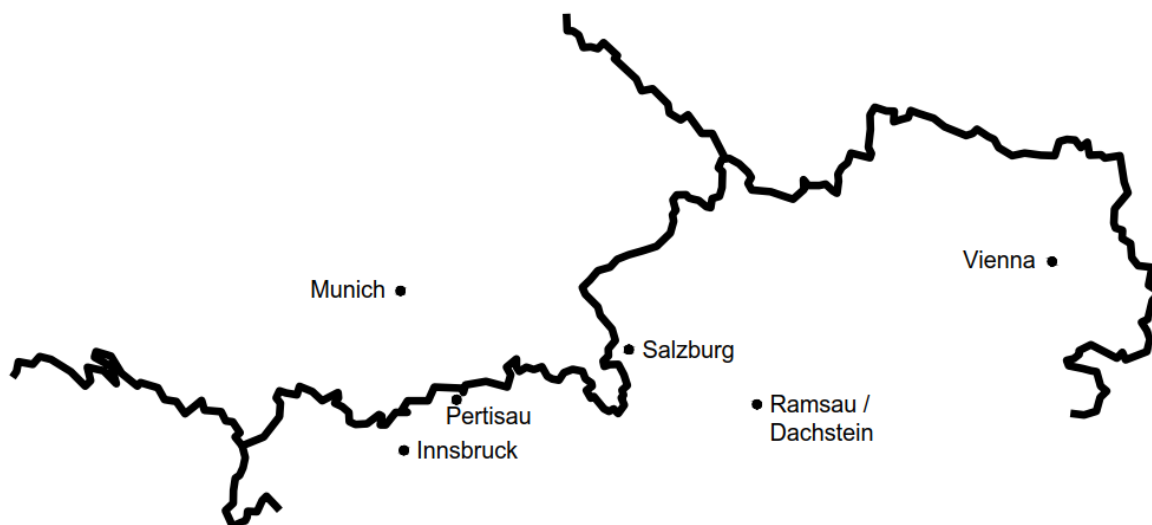

3. Classes and participation restrictions

Ski-O Tour: W/M 21 Elite and W/M 20
Nat. Competition: W/M, 14, 17, 20, 21, 40, 50, 60, open (no restrictions)
Open Sprint: W/M Open

4. Registration, Entry Fee

Ski-O Tour: Preliminary Entry:

Latest date for preliminary numbers of competitors and team officials is **December 11, 2018** (entry form, eventor).

Ski-O Tour: Final Entry:

Latest date for final entry with names of the competitors is **December 29, 2018** (entry form, eventor).

Open + Nat. Competition: Final Entry:

Latest date for final entry with names of the competitors is **January 4, 2018** (entry form on the website).

Entry Fee Ski-O Tour:

Entry Fee for Competitors of SOT € 30,-/race

Entry Fee for Team Officials € 10,- (incl. all maps SOT, results, split times)

Entry Fee Open + Nat. Competition € 22,-/race 21 and older, € 16,-/race 20 and younger

5. Transport

Transportation from Munich Airport to the competitions and back can be arranged on request

6. Accommodation

Accommodation must be booked via the tourist associations; more information see bulletin 2.

7. Travel Information

Welcome to the 6th Ski-O Tour!